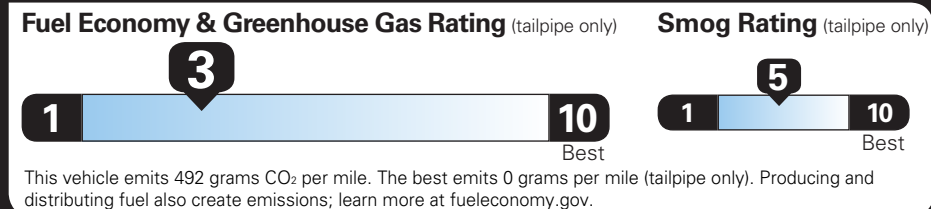

TOTAL VEHICLE PRICE* \$65,870.00

EPA DOT Fuel Economy and Environment

Gasoline Vehicle

Fuel Economy

18 MPG
combined city/hwy

16 MPG
city

20 MPG
highway

5.6 gallons per 100 miles

Standard SUVs range from 13 to 101 MPG. The best vehicle rates 141 MPGe.

You spend \$3,750
more in fuel costs over 5 years
compared to the average new vehicle.

Annual fuel cost \$2,250

Actual results will vary for many reasons, including driving conditions and how you drive and maintain your vehicle. The average new vehicle gets 27 MPG and costs \$7,500 to fuel over 5 years. Cost estimates are based on 15,000 miles per year at \$2.70 per gallon. MPGe is miles per gasoline gallon equivalent. Vehicle emissions are a significant cause of climate change and smog.